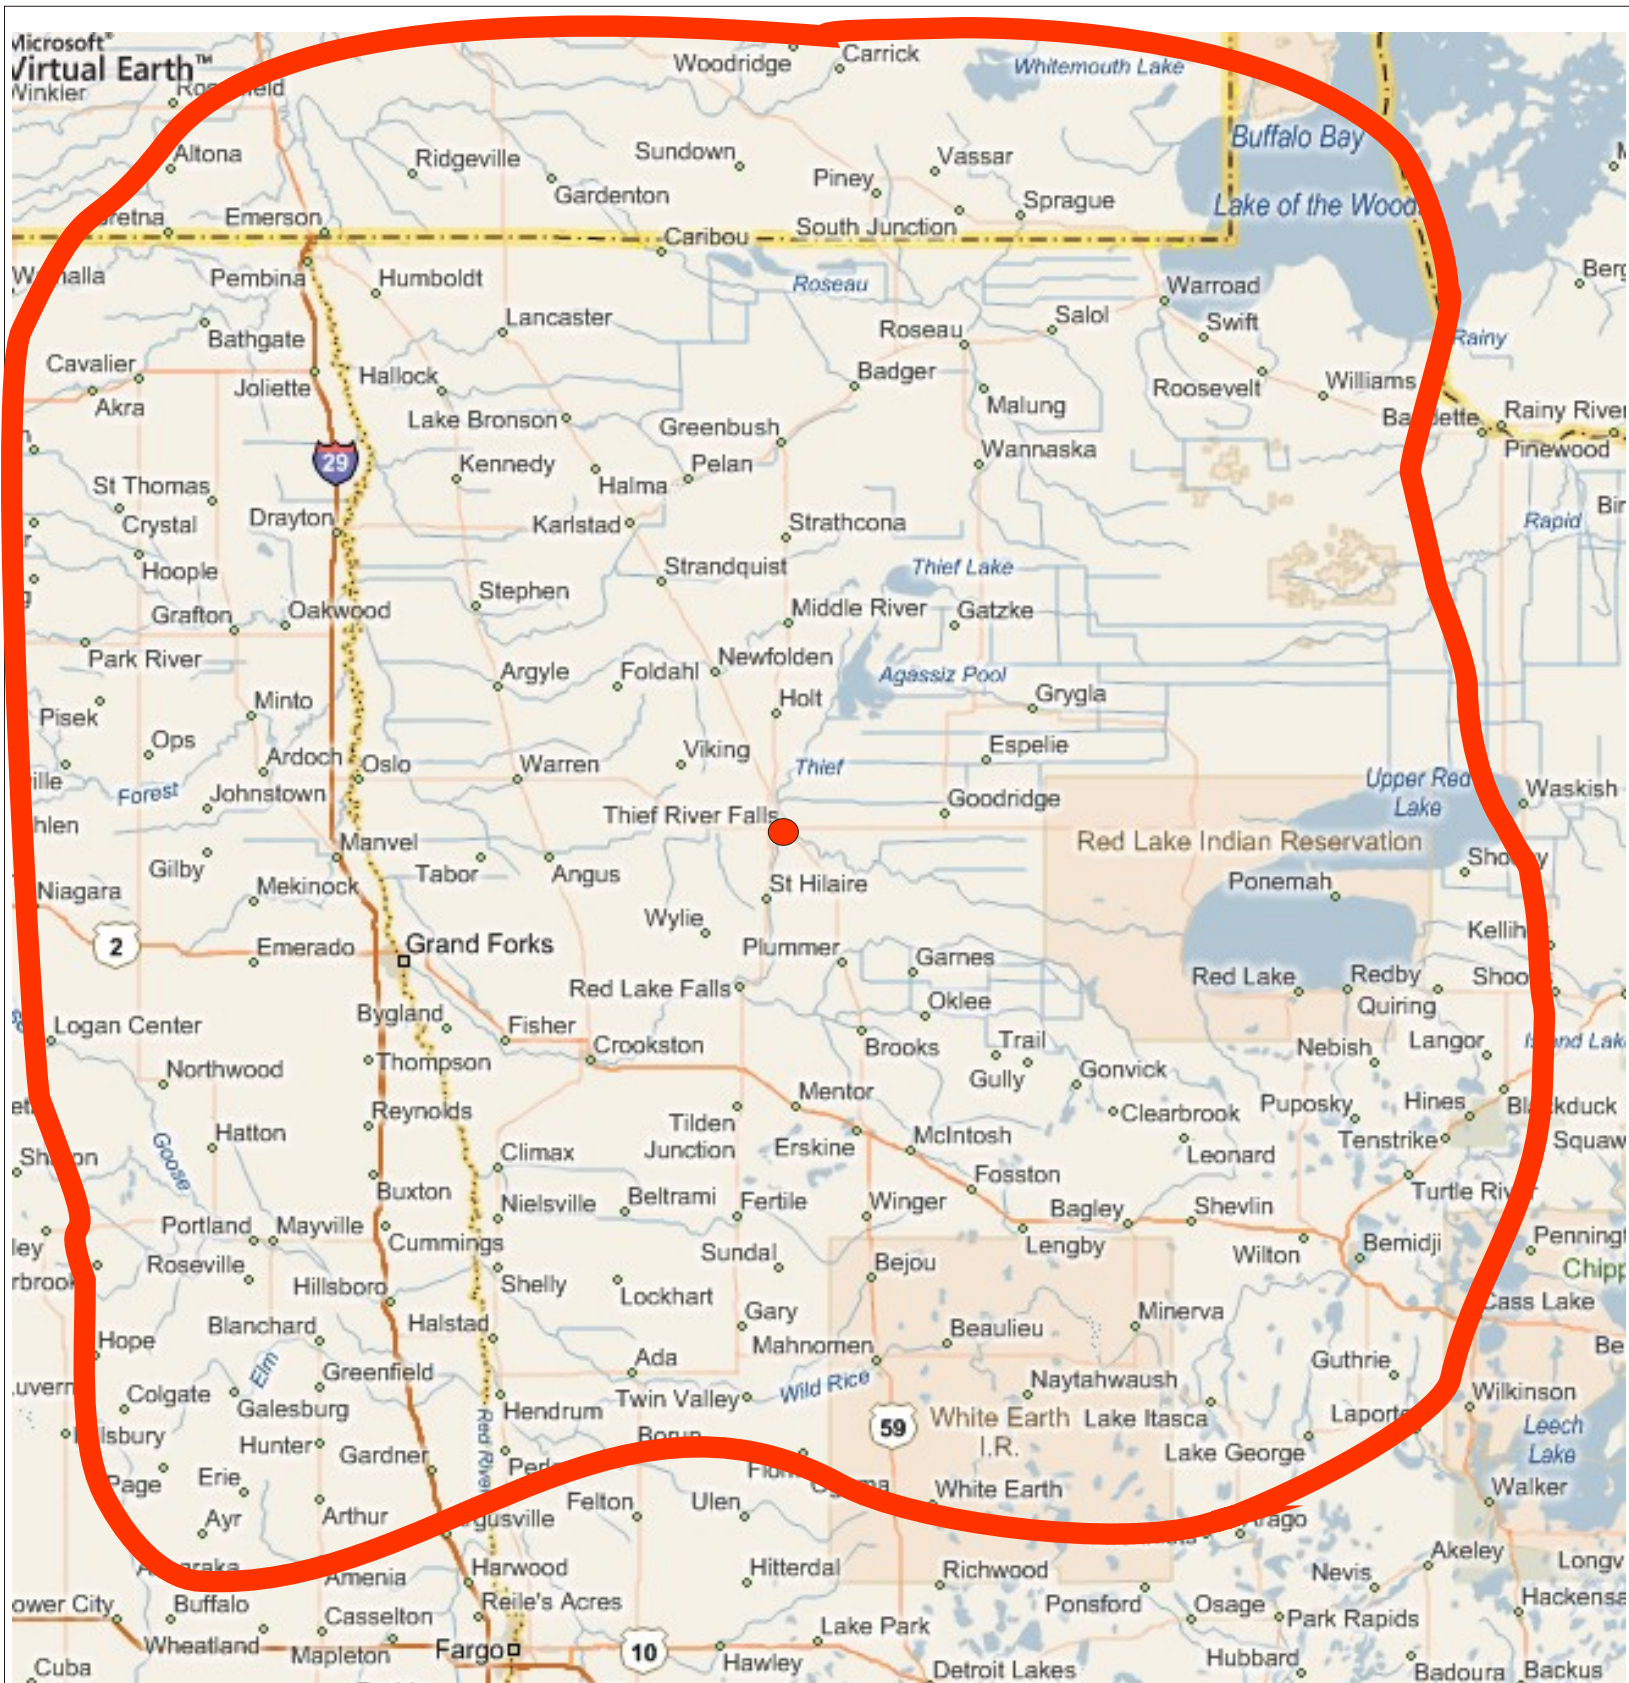

KTRF AM 1230

Thief River Falls, Minnesota

COVERAGE MAP IS AN APPROXIMATION BASED ON ENGINEERING DATA